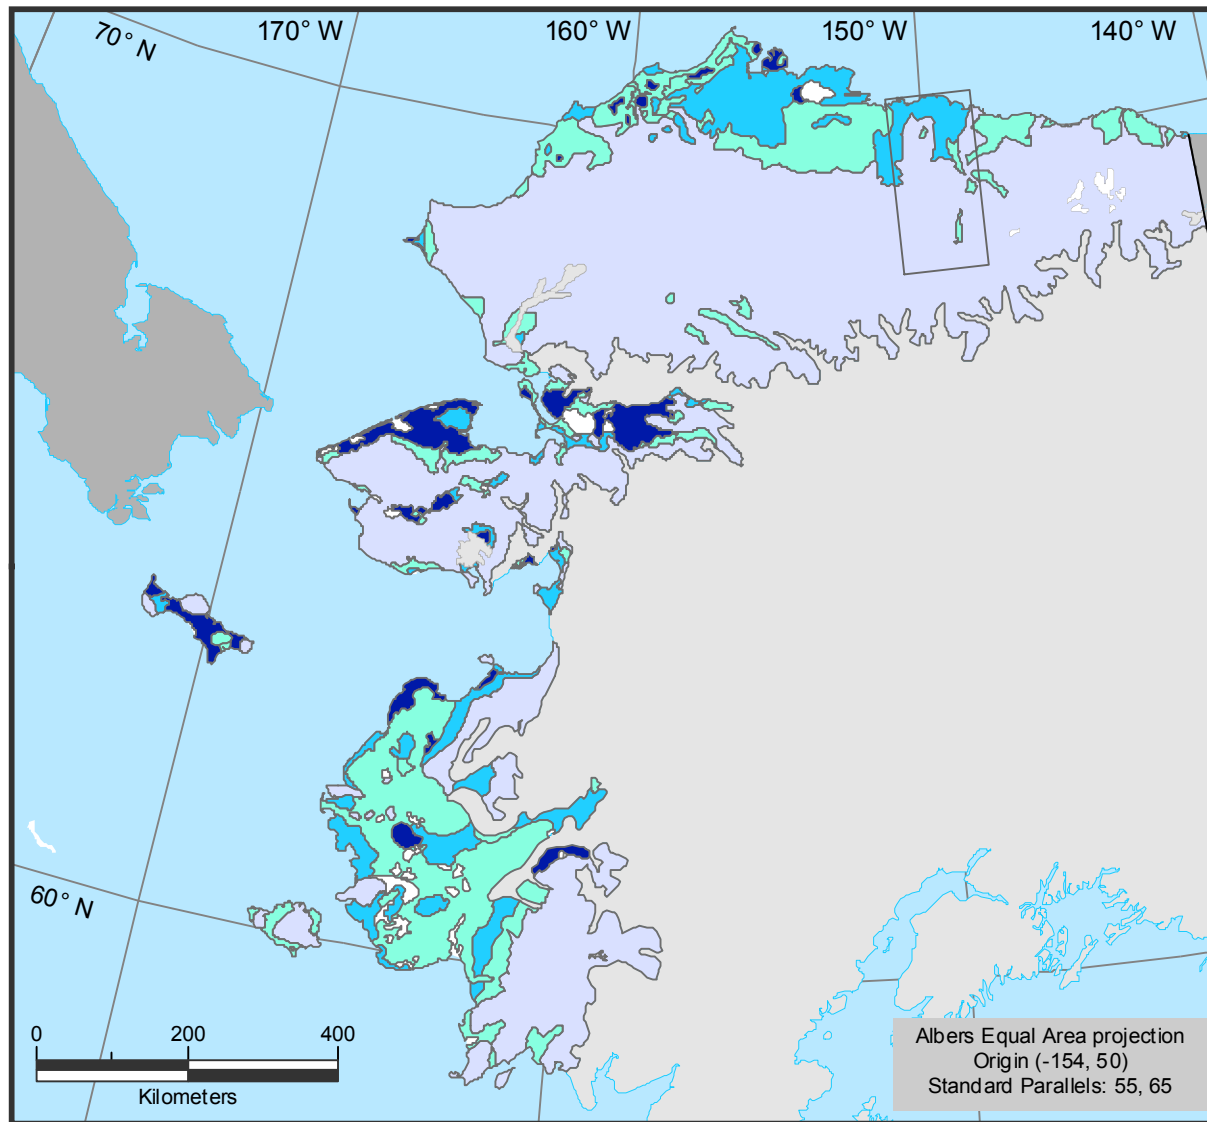

Arctic Alaska Lake Cover

Raynolds MA, Walker DA and Maier HA. 2006. Alaska Arctic Tundra Vegetation Map. Scale 1:4,000,000. Conservation of Arctic Flora and Fauna (CAFF) Map No. 2, U.S. Fish and Wildlife Service, Anchorage, Alaska.