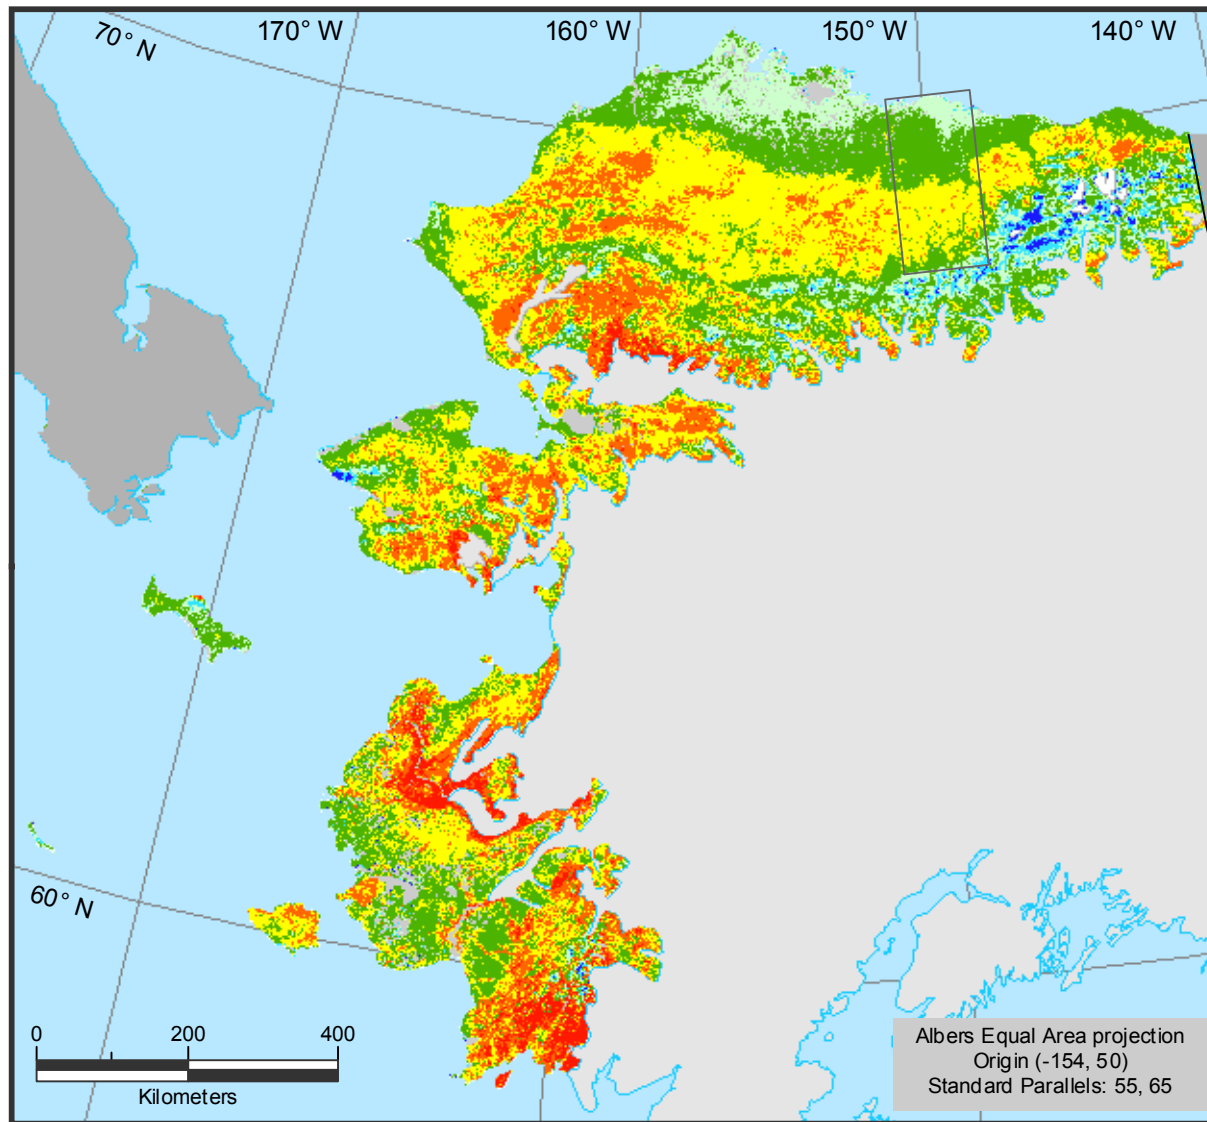

Arctic Alaska NDVI

Raynolds MA, Walker DA and Maier HA. 2006. Alaska Arctic Tundra Vegetation Map. Scale 1:4,000,000. Conservation of Arctic Flora and Fauna (CAFF) Map No. 2, U.S. Fish and Wildlife Service, Anchorage, Alaska.