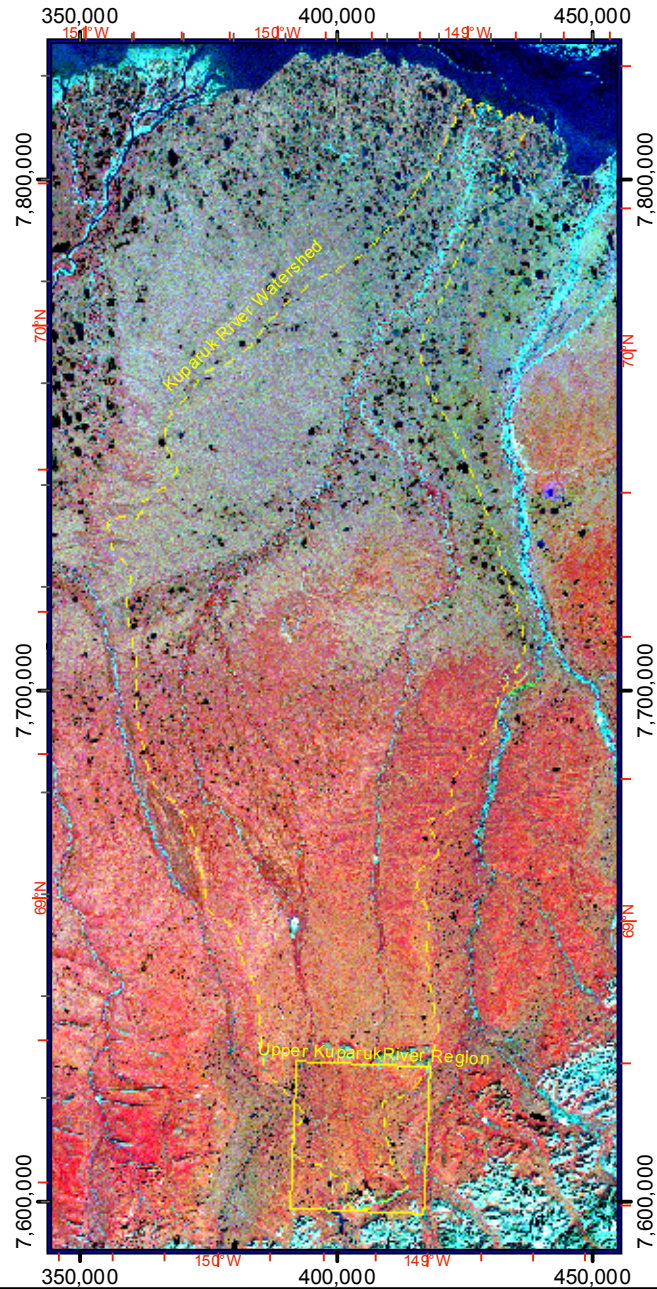

Kuparuk River Basin False Color-Infrared

Registered and rectified CIR tiff image created in ENVI from the MSS image. It was created for graphical display purposes only.