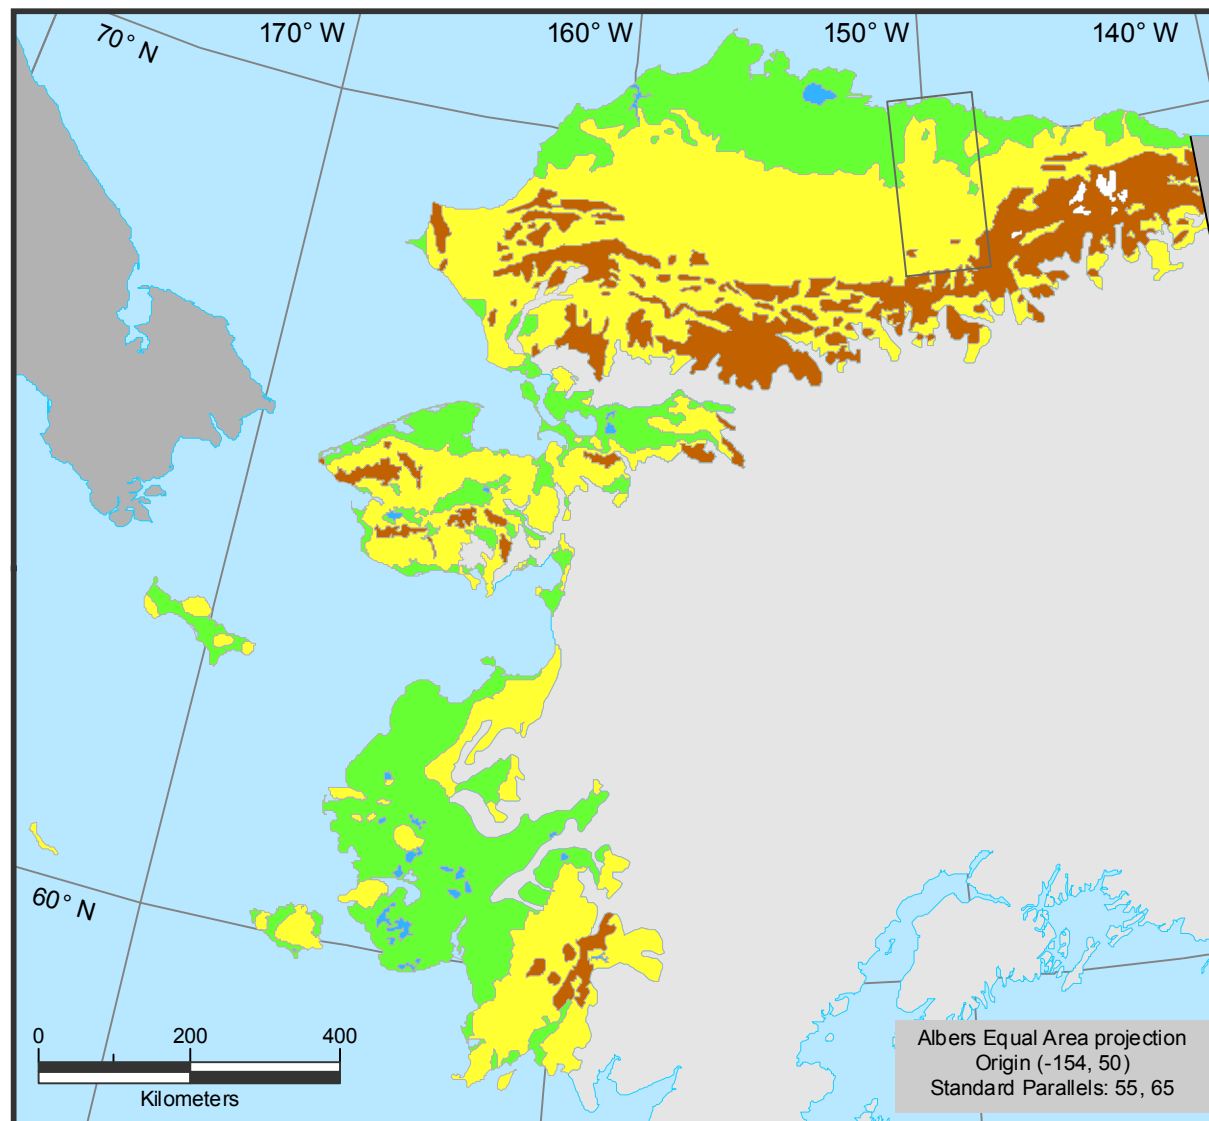

## Arctic Alaska Landscape

- Glacier
- Lake
- Plain
- Hill
- Mountain
- Lagoon
- Kugaruk River Basin

Raynolds MA, Walker DA and Maier HA. 2006. Alaska Arctic Tundra Vegetation Map. Scale 1:4,000,000. Conservation of Arctic Flora and Fauna (CAFF) Map No. 2, U.S. Fish and Wildlife Service, Anchorage, Alaska.