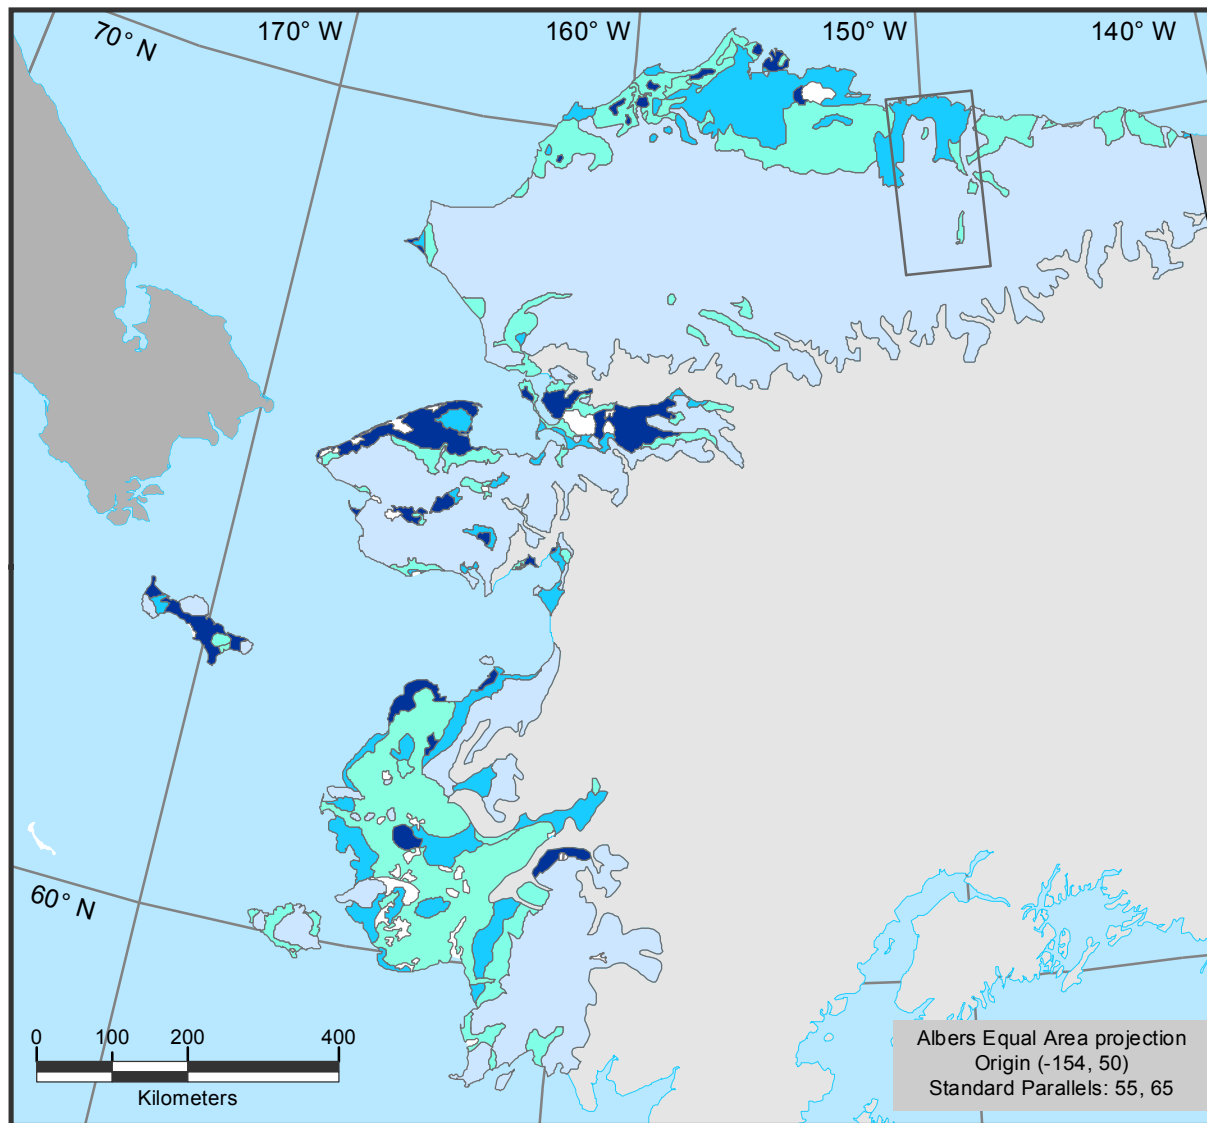

## Arctic Alaska Lake Cover

Raynolds MA, Walker DA and Maier HA. 2006. Alaska Arctic Tundra Vegetation Map. Scale 1:4,000,000. Conservation of Arctic Flora and Fauna (CAFF) Map No. 2, U.S. Fish and Wildlife Service, Anchorage, Alaska.